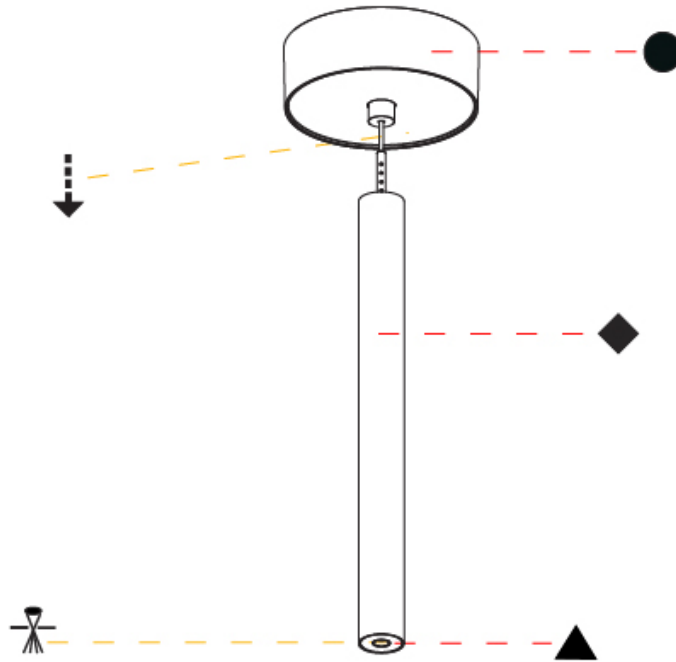

OPTICAL

Optic°: 24 / 32 / 34 / 55 / 58

RATINGS AND CERTIFICATIONS

Certified By: Certified for North American Standards
 IP rating: IP20

HANGOVER PLUG MONOPOINT SURFACE CANOPY SUSPENSION

A30845-

PROJECT
TYPE
SPECIFIER
QUANTITY
DATE