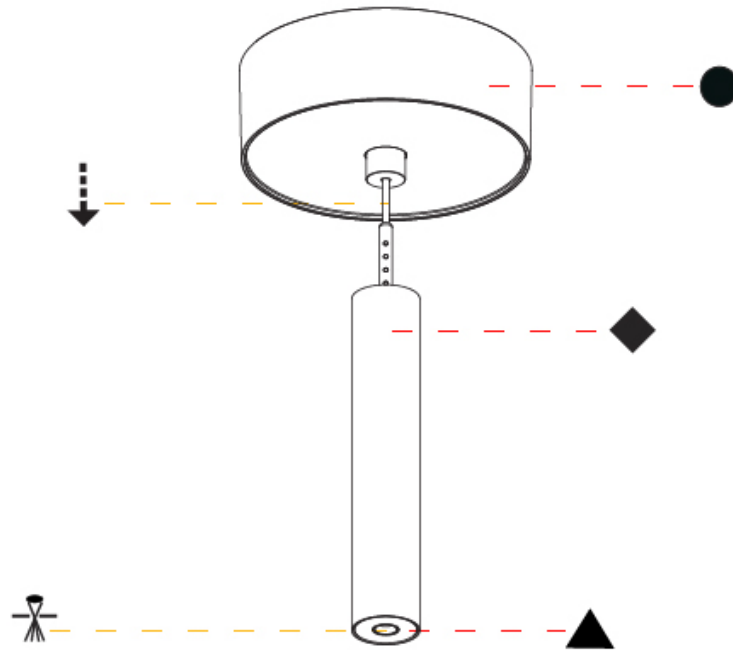

PHYSICAL

Shape: Cylinder
Diameter (mm): 28
Diameter (in): 1 1/8
Height (mm): 150
Height (in): 5 7/8
Max. Overall Height (mm): 2150
Max. Overall Height (in): 84 3/8
Weight (kg): 0.422
Weight (lbs): 0.93
Fixture Finish: SSR / BKV / CWI / CRY / HAB / UFT / ITA / RUA / FTG / MYG / LOD / PUS / FRO / FUP / KIA / POP / BLS / SPG / MEY / GOH / CHC / COM / ABZ / JAG / OBR / MOS / ROR
Fixture Material: Aluminum
Cable Details: 2000mm or 4000mm Black Cable

OPTICAL

Optic°: 24 / 32 / 34 / 55 / 58

RATINGS AND CERTIFICATIONS

Certified By: Certified for North American Standards
IP rating: IP20

HANGOVER PLUG MONOPOINT SURFACE CANOPY SUSPENSION

A30824-

PROJECT
TYPE
SPECIFIER
QUANTITY
DATE

PHYSICAL

Shape: Cylinder
 Diameter (mm): 28
 Diameter (in): 1 1/8
 Height (mm): 300
 Height (in): 11 13/16
 Max. Overall Height (mm): 2300
 Max. Overall Height (in): 90 7/16
 Weight (kg): 0.75
 Weight (lbs): 1.65
 Fixture Finish: SSR / BKV / CWI / CRY / HAB / UFT / ITA / RUA / FTG / MYG / LOD / PUS / FRO / FUP / KIA / POP / BLS / SPG / MEY / GOH / CHC / COM / ABZ / JAG / OBR / MOS / ROR
 Fixture Material: Aluminum
 Cable Details: 2000mm or 4000mm Black Cable