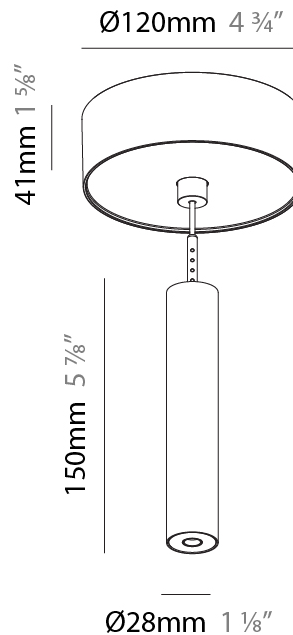

GENERAL

Series: Hangover
Subseries: Hangover Plug Monopoint Surface Canopy
Partner: Prolicht
Division: Architectural
Installation: Suspension
Product Type: Pendant
Mounting Location: Ceiling
Light Distribution: Direct

PHYSICAL

Shape: Cylinder
Diameter (mm): 28
Diameter (in): 1 1/8
Height (mm): 150
Height (in): 5 7/8
Max. Overall Height (mm): 2150
Max. Overall Height (in): 84 3/8
Weight (kg): 0.422
Weight (lbs): 0.93
Fixture Finish: SSR / BKV / CWI / CRY / HAB / UFT / ITA / RUA / FTG / MYG / LOD / PUS / FRO / FUP / KIA / POP / BLS / SPG / MEY / GOH / CHC / COM / ABZ / JAG / OBR / MOS / ROR
Fixture Material: Aluminum
Cable Details: 2000mm or 4000mm Black Cable

ELECTRICAL

Lamp Type: LED (Zhaga Standard)
Input Wattage (W): 6.6
Total Output Wattage (W): 6
Dimming: Tri-Mode (Non-Dimming and Phase Dimming (120Vac only) and 0-10V Dimming)
Driver Included: Yes
Driver Location: External
Driver Type: Constant Current - Universal
Driver Class: Class 2
Housing: ENCP3 w/Quick Connect
Input Voltage (V): 120 - 277
Constant Current (MA): 500

LED

Number of LEDs: 1
Color Temperature (°K): 2700 / 3000 / 4000
Max. Delivered Lumen (lm): 330 / 360 / 380
CRI: >90 CRI
Efficiency (%): 86
Lamp Life (hrs): 50000
Upon Request: ***3500K available in minimum quantities (larger quantities upon request)

OPTICAL

Optic°: 24 / 32 / 34 / 55 / 58

RATINGS AND CERTIFICATIONS

Certified By: Certified for North American Standards
IP rating: IP20